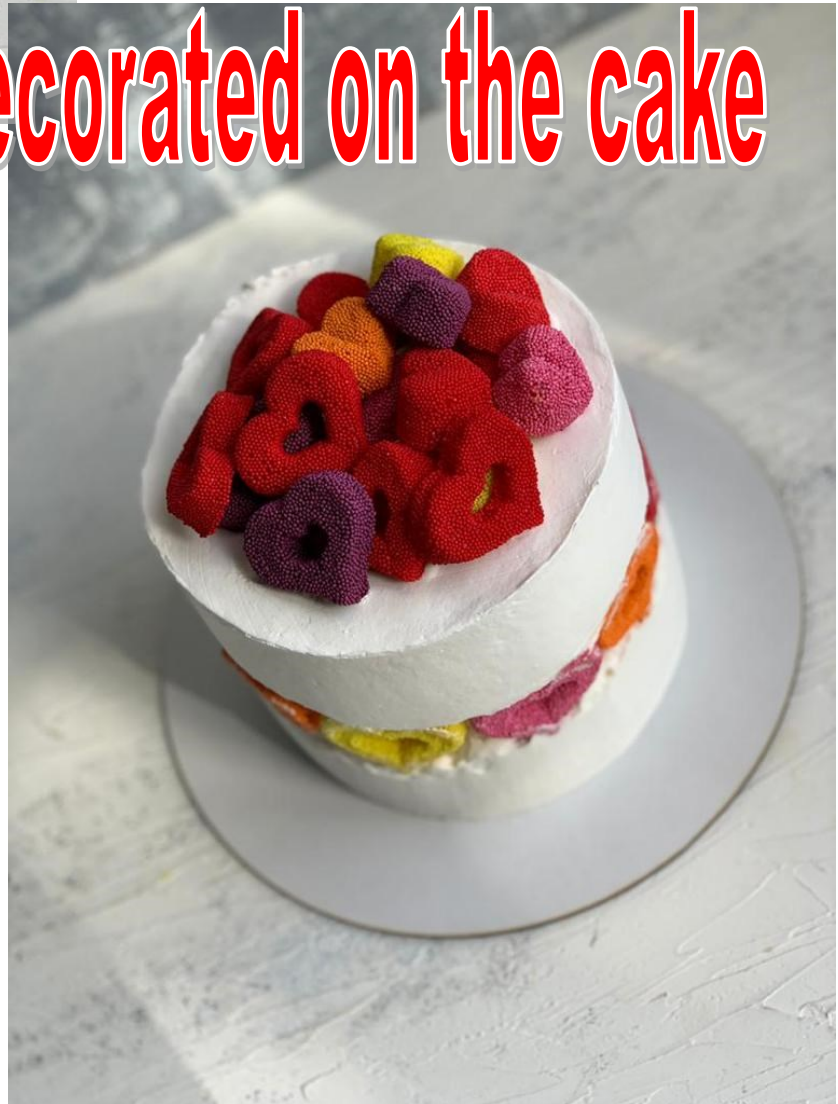

Truffle Gummy decorated on the cake